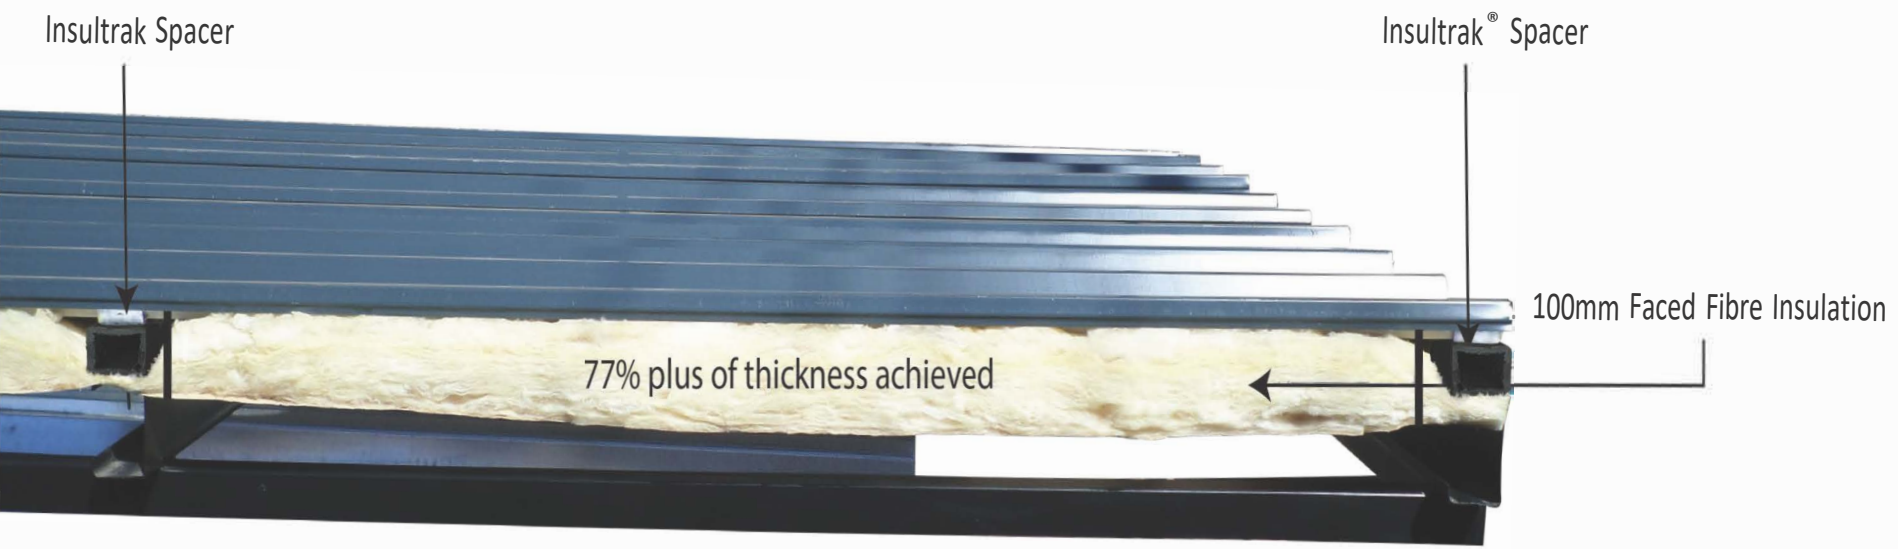

- ← Roof Sheet
- ← Insultrak®
- ← Purlin

Insultrak Spacer

Insultrak® Spacer

100mm Faced Fibre Insulation

77% plus of thickness achieved

Insultrak® Spacer

Roof sheeting

Packer required were the insulation wool blanket is thicker than 40mm.

Straining wires at $\pm 380\text{mm}$ crs.

Insulation Wool Blanket

Reflective Foil Laminate