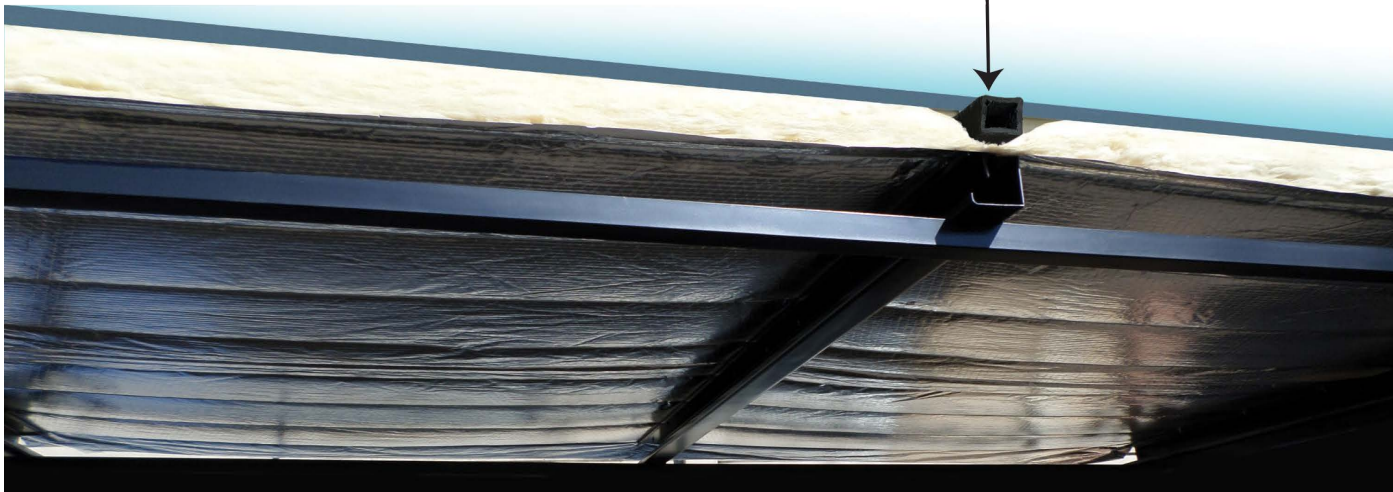

- ← Roof Sheet
- ← Insultrak®
- ← Purlin

Insultrak Spacer

Insultrak® Spacer

100mm Faced Fibre Insulation

77% plus of thickness achieved

Insultrak® Spacer

Roof sheeting

Packer required were the insulation wool blanket is thicker than 40mm.

Straining wires at $\pm 380\text{mm}$ crs.

Insulation Wool Blanket

Reflective Foil Laminate