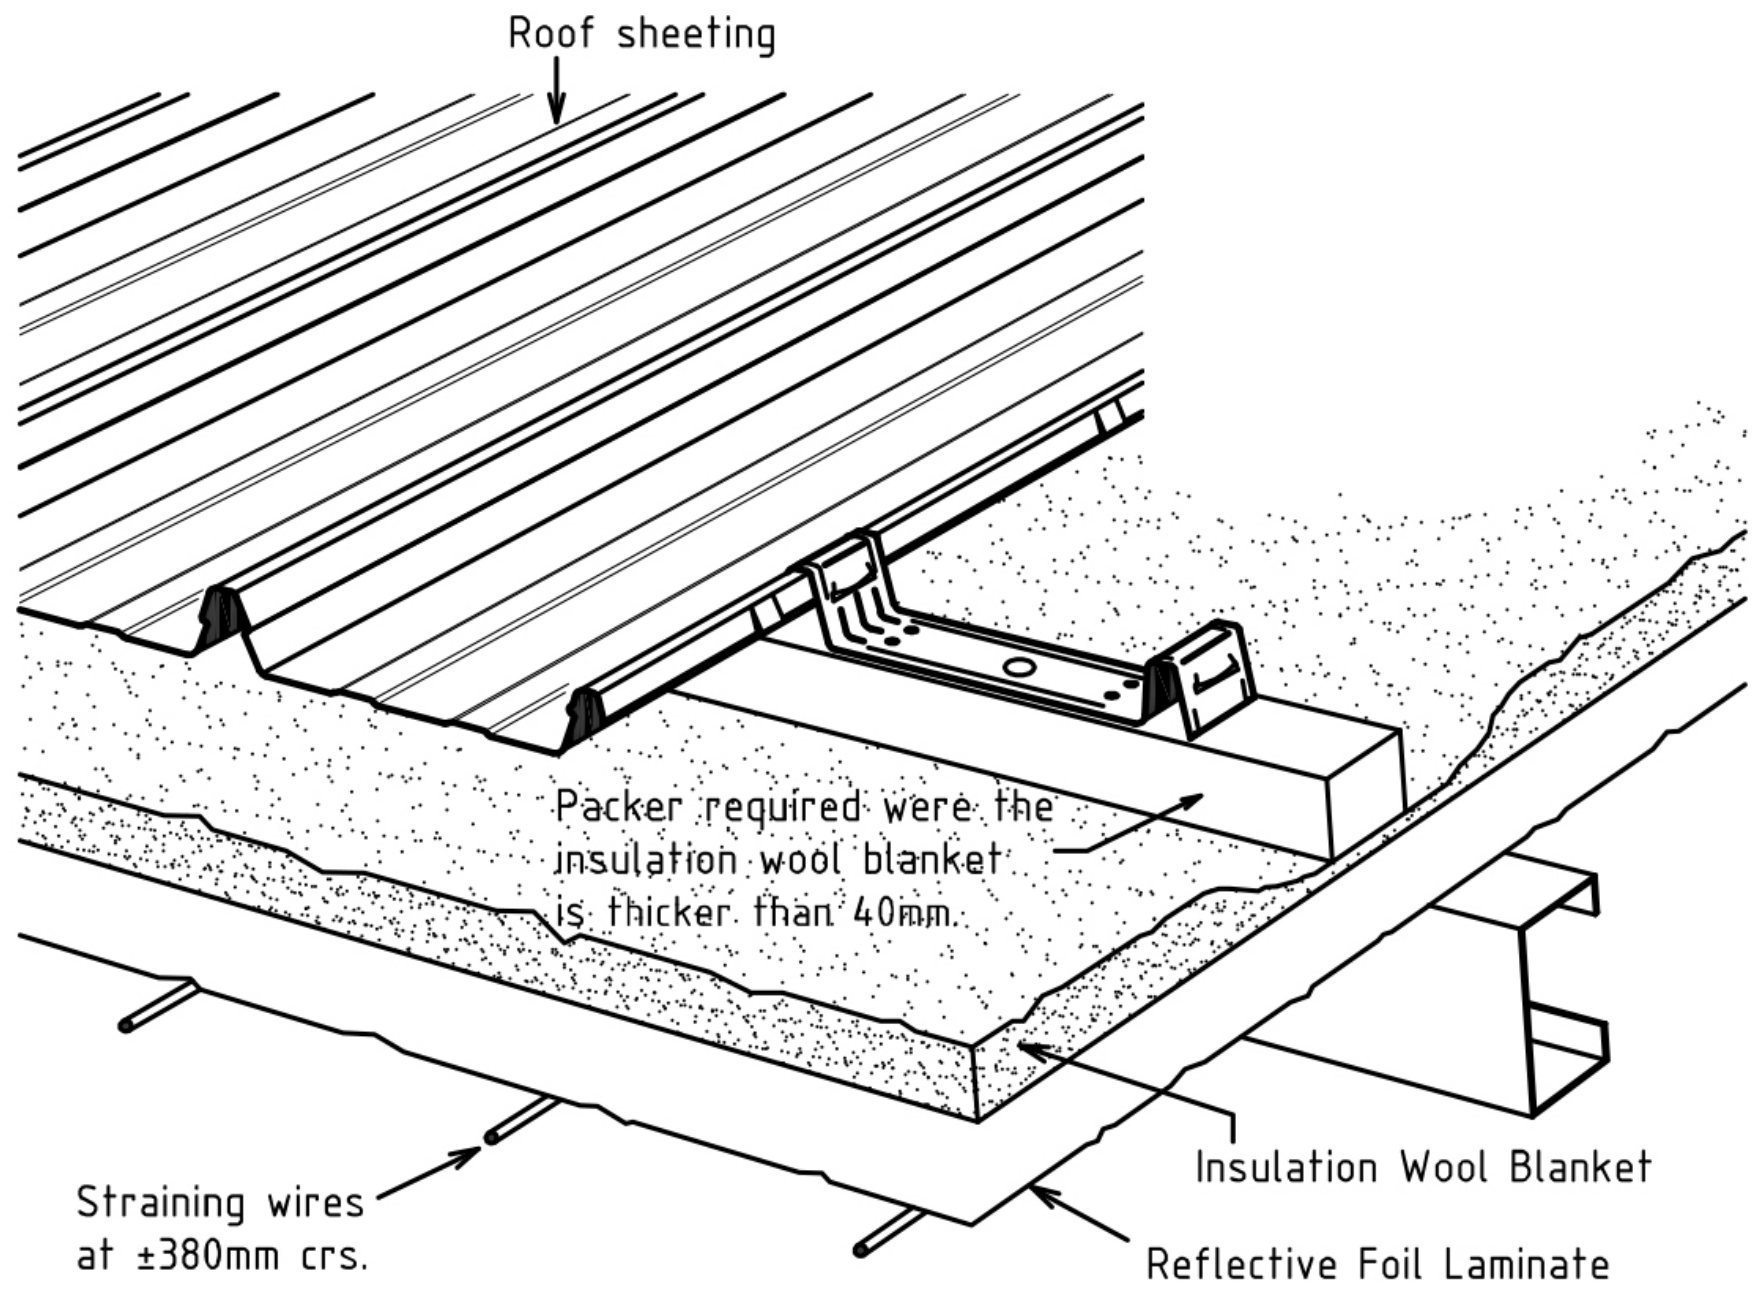

- ← Roof Sheet
- ← Insultrak®
- ← Purlin

Insultrak Spacer

Insultrak® Spacer

100mm Faced Fibre Insulation

77% plus of thickness achieved

Insultrak® Spacer

Roof sheeting

Packer required were the insulation wool blanket is thicker than 40mm.

Straining wires at $\pm 380\text{mm}$ crs.

Insulation Wool Blanket

Reflective Foil Laminate